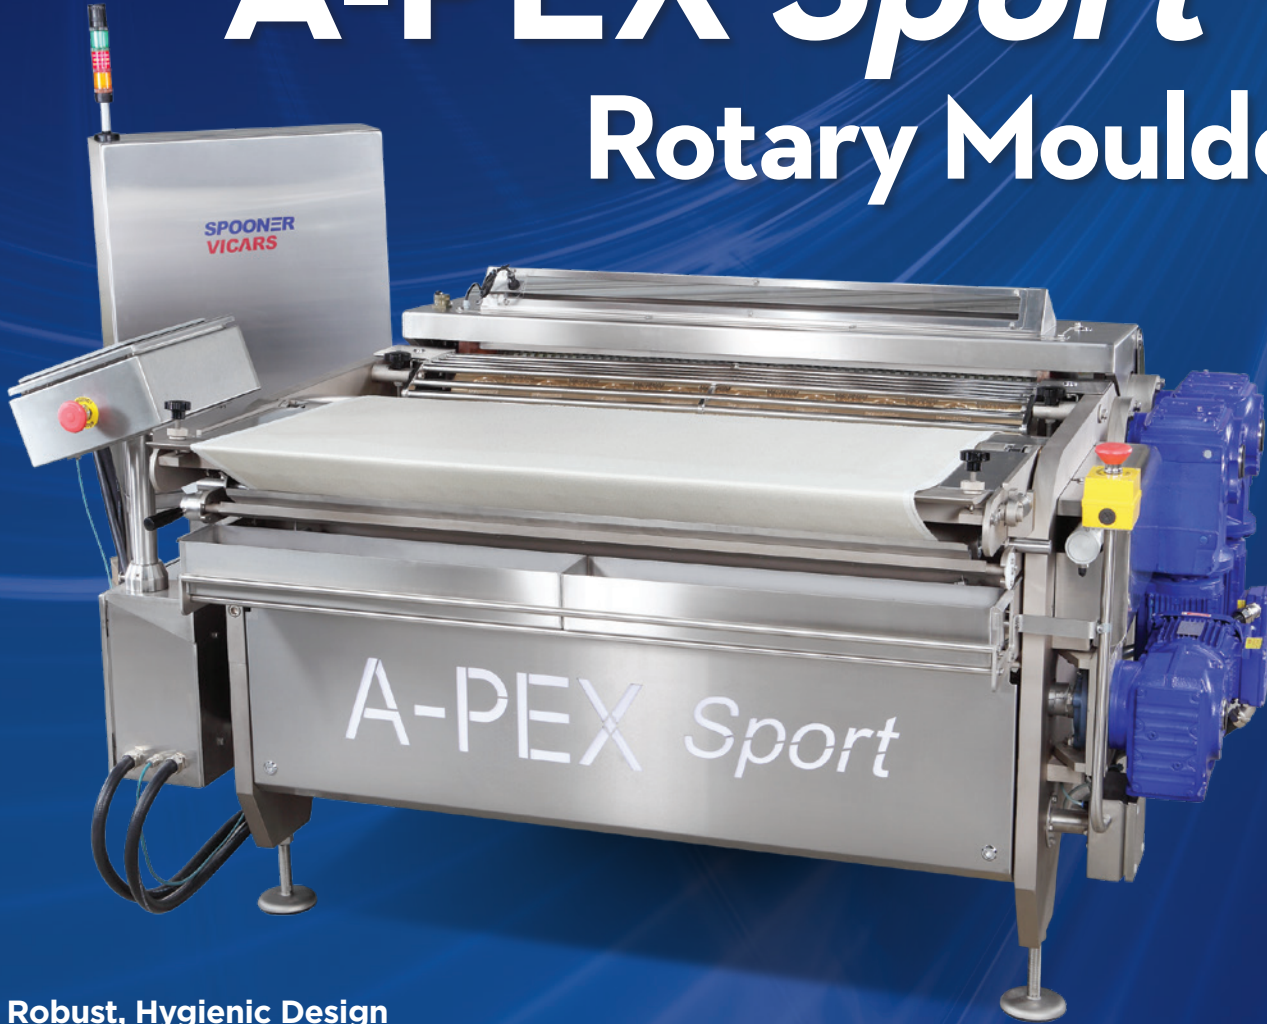

A-PEX *Sport* Rotary Moulder

- Robust, Hygienic Design
- Extremely high weight accuracy via 3 independent drives
- Automated tensioning and tracking
- Compact foot print
- Designed to be easily accessed and maintained
- Speeds up to 40m/min